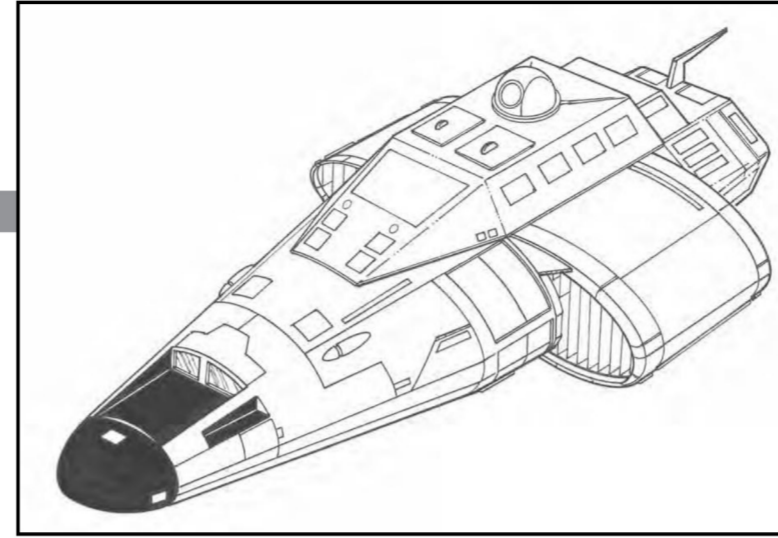

Star Drifter

Far Trader (Type A-2)

1.5 meter square

902

Deck Plan No.

Deck Plans for TRAVELLER®