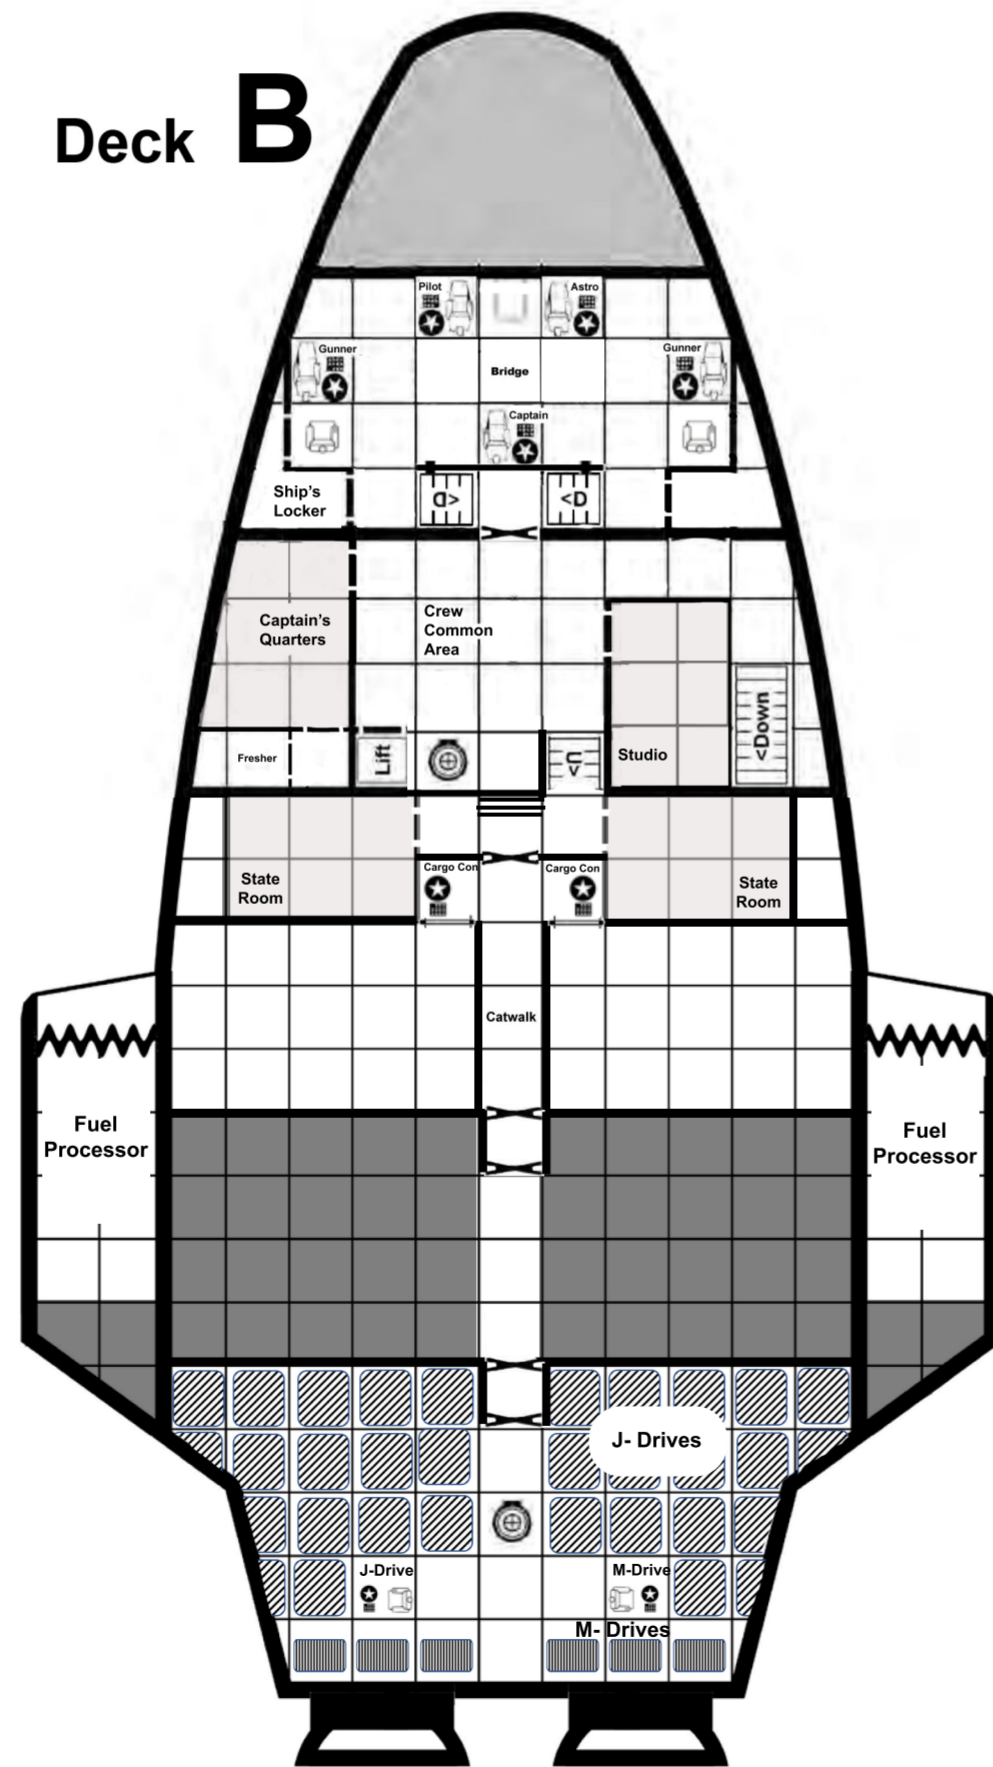

Deck B

Deck C