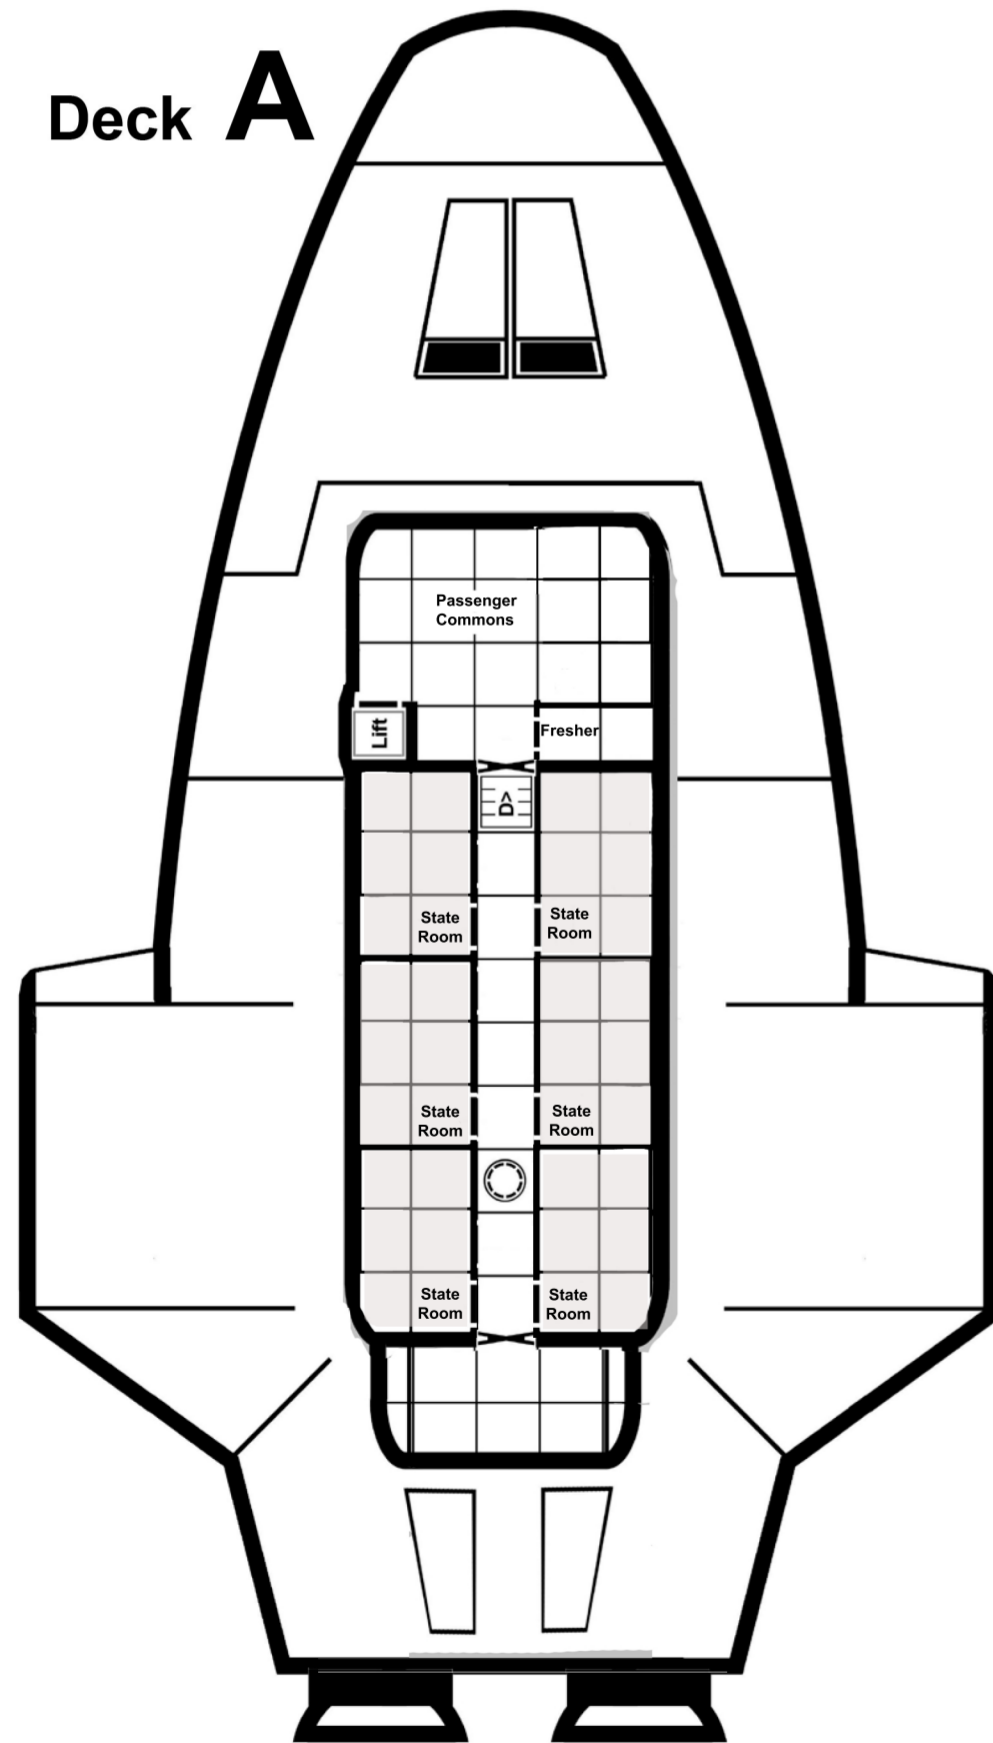

POSITIONS

- Pilot Couch Single
- Crew Position Single
- Passenger Couches
- Console
- Control Panel
- Fresher
- Stateroom Bunk with Personal Storage
- Medical Bed and Support
- Low and Emergency

Hatches

- Isis Valve Above + Deck
- Isis Valve Above
- Isis Valve Deck
- Hatch Deck
- Hatch Above
- Hatch Above + Deck
- Inter-Deck Lift

WALLS

- Partition
- Sliding Door
- Transparent Partition

Bulkheads

- Bulkhead
- Manual Hatch
- Isis Valve
- Access Panel
- Portal
- Cargo Door or Blast Door

Deck A